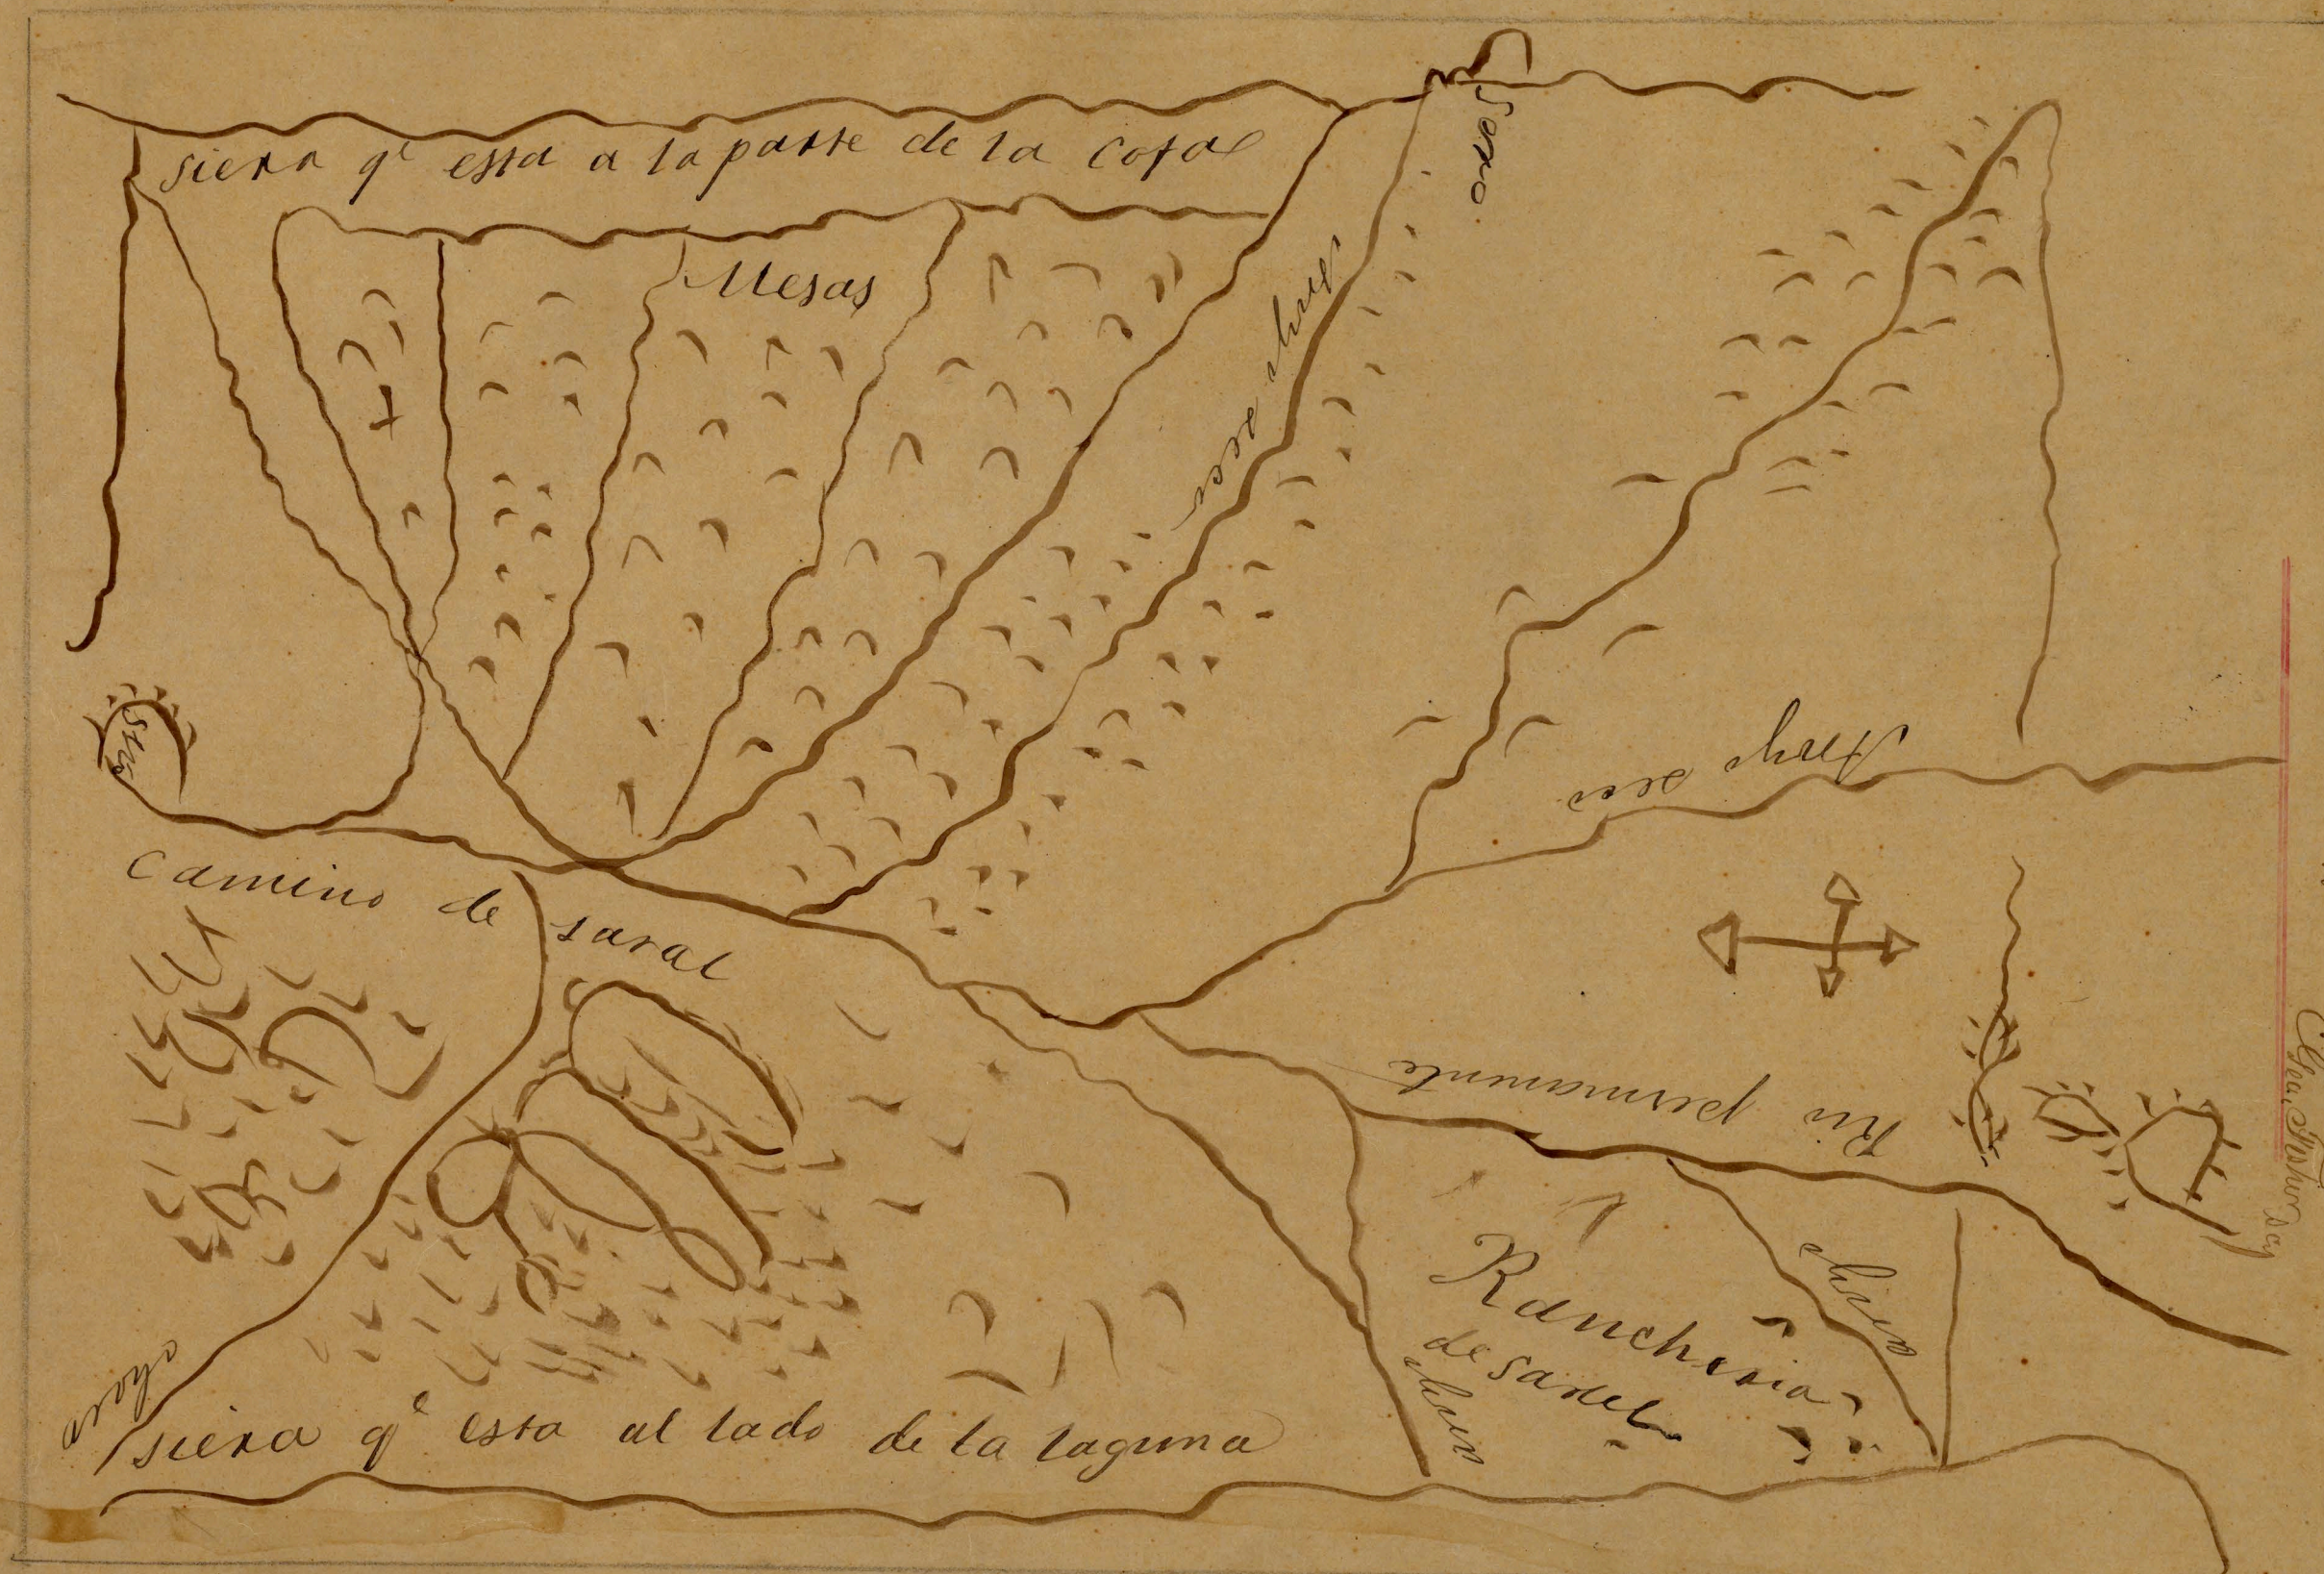

1-15-2018

Sanel, Diseño 300, GLO No. 24, Mendocino County, and associated historical documents.

Follow this and additional works at: https://digitalcommons.csumb.edu/hornbeck_usa_4_a_mec

Part of the [Arts and Humanities Commons](#), [Education Commons](#), [Law Commons](#), [Life Sciences Commons](#), and the [Social and Behavioral Sciences Commons](#)

Recommended Citation

"Sanel, Diseño 300, GLO No. 24, Mendocino County, and associated historical documents." (2018).
Mendocino County. 1.
https://digitalcommons.csumb.edu/hornbeck_usa_4_a_mec/1

This Map is brought to you for free and open access by the Private Land Claims by County at Digital Commons @ CSUMB. It has been accepted for inclusion in Mendocino County by an authorized administrator of Digital Commons @ CSUMB. For more information, please contact digitalcommons@csumb.edu.